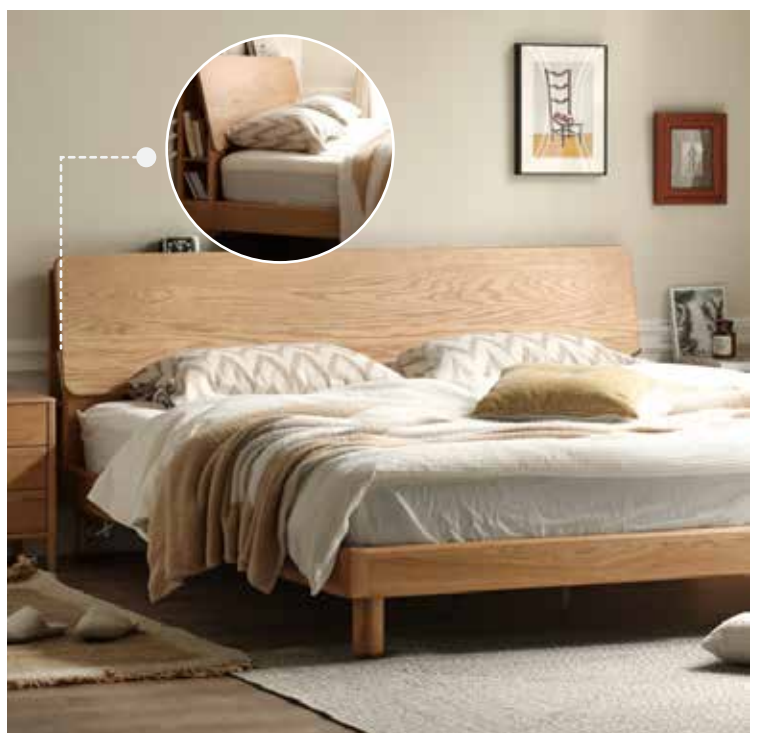

FINISH COLOR OPTION

Light

Natural

Brown

Black