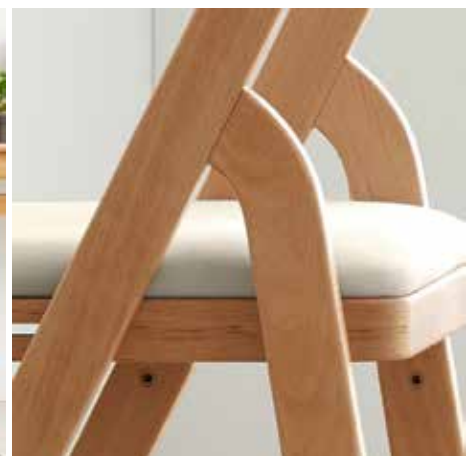

Chair Catalogue

See us on social media
[@omahmebeljepara](#)

Minimalist Kids Chair

norra

DIMENSION

• 46x50x72 CM

DETAILS

- Premium Solid teak wood
- Multistep finishing process wood
- Seat Upholstered by hand with high-resiliency foam
- Adjustable seat
- Adjustable Foot rest

FINISH COLOR OPTION

Light

Natural

Brown

Black

Adjustable Seat

Adjustable Foot rest

fairy